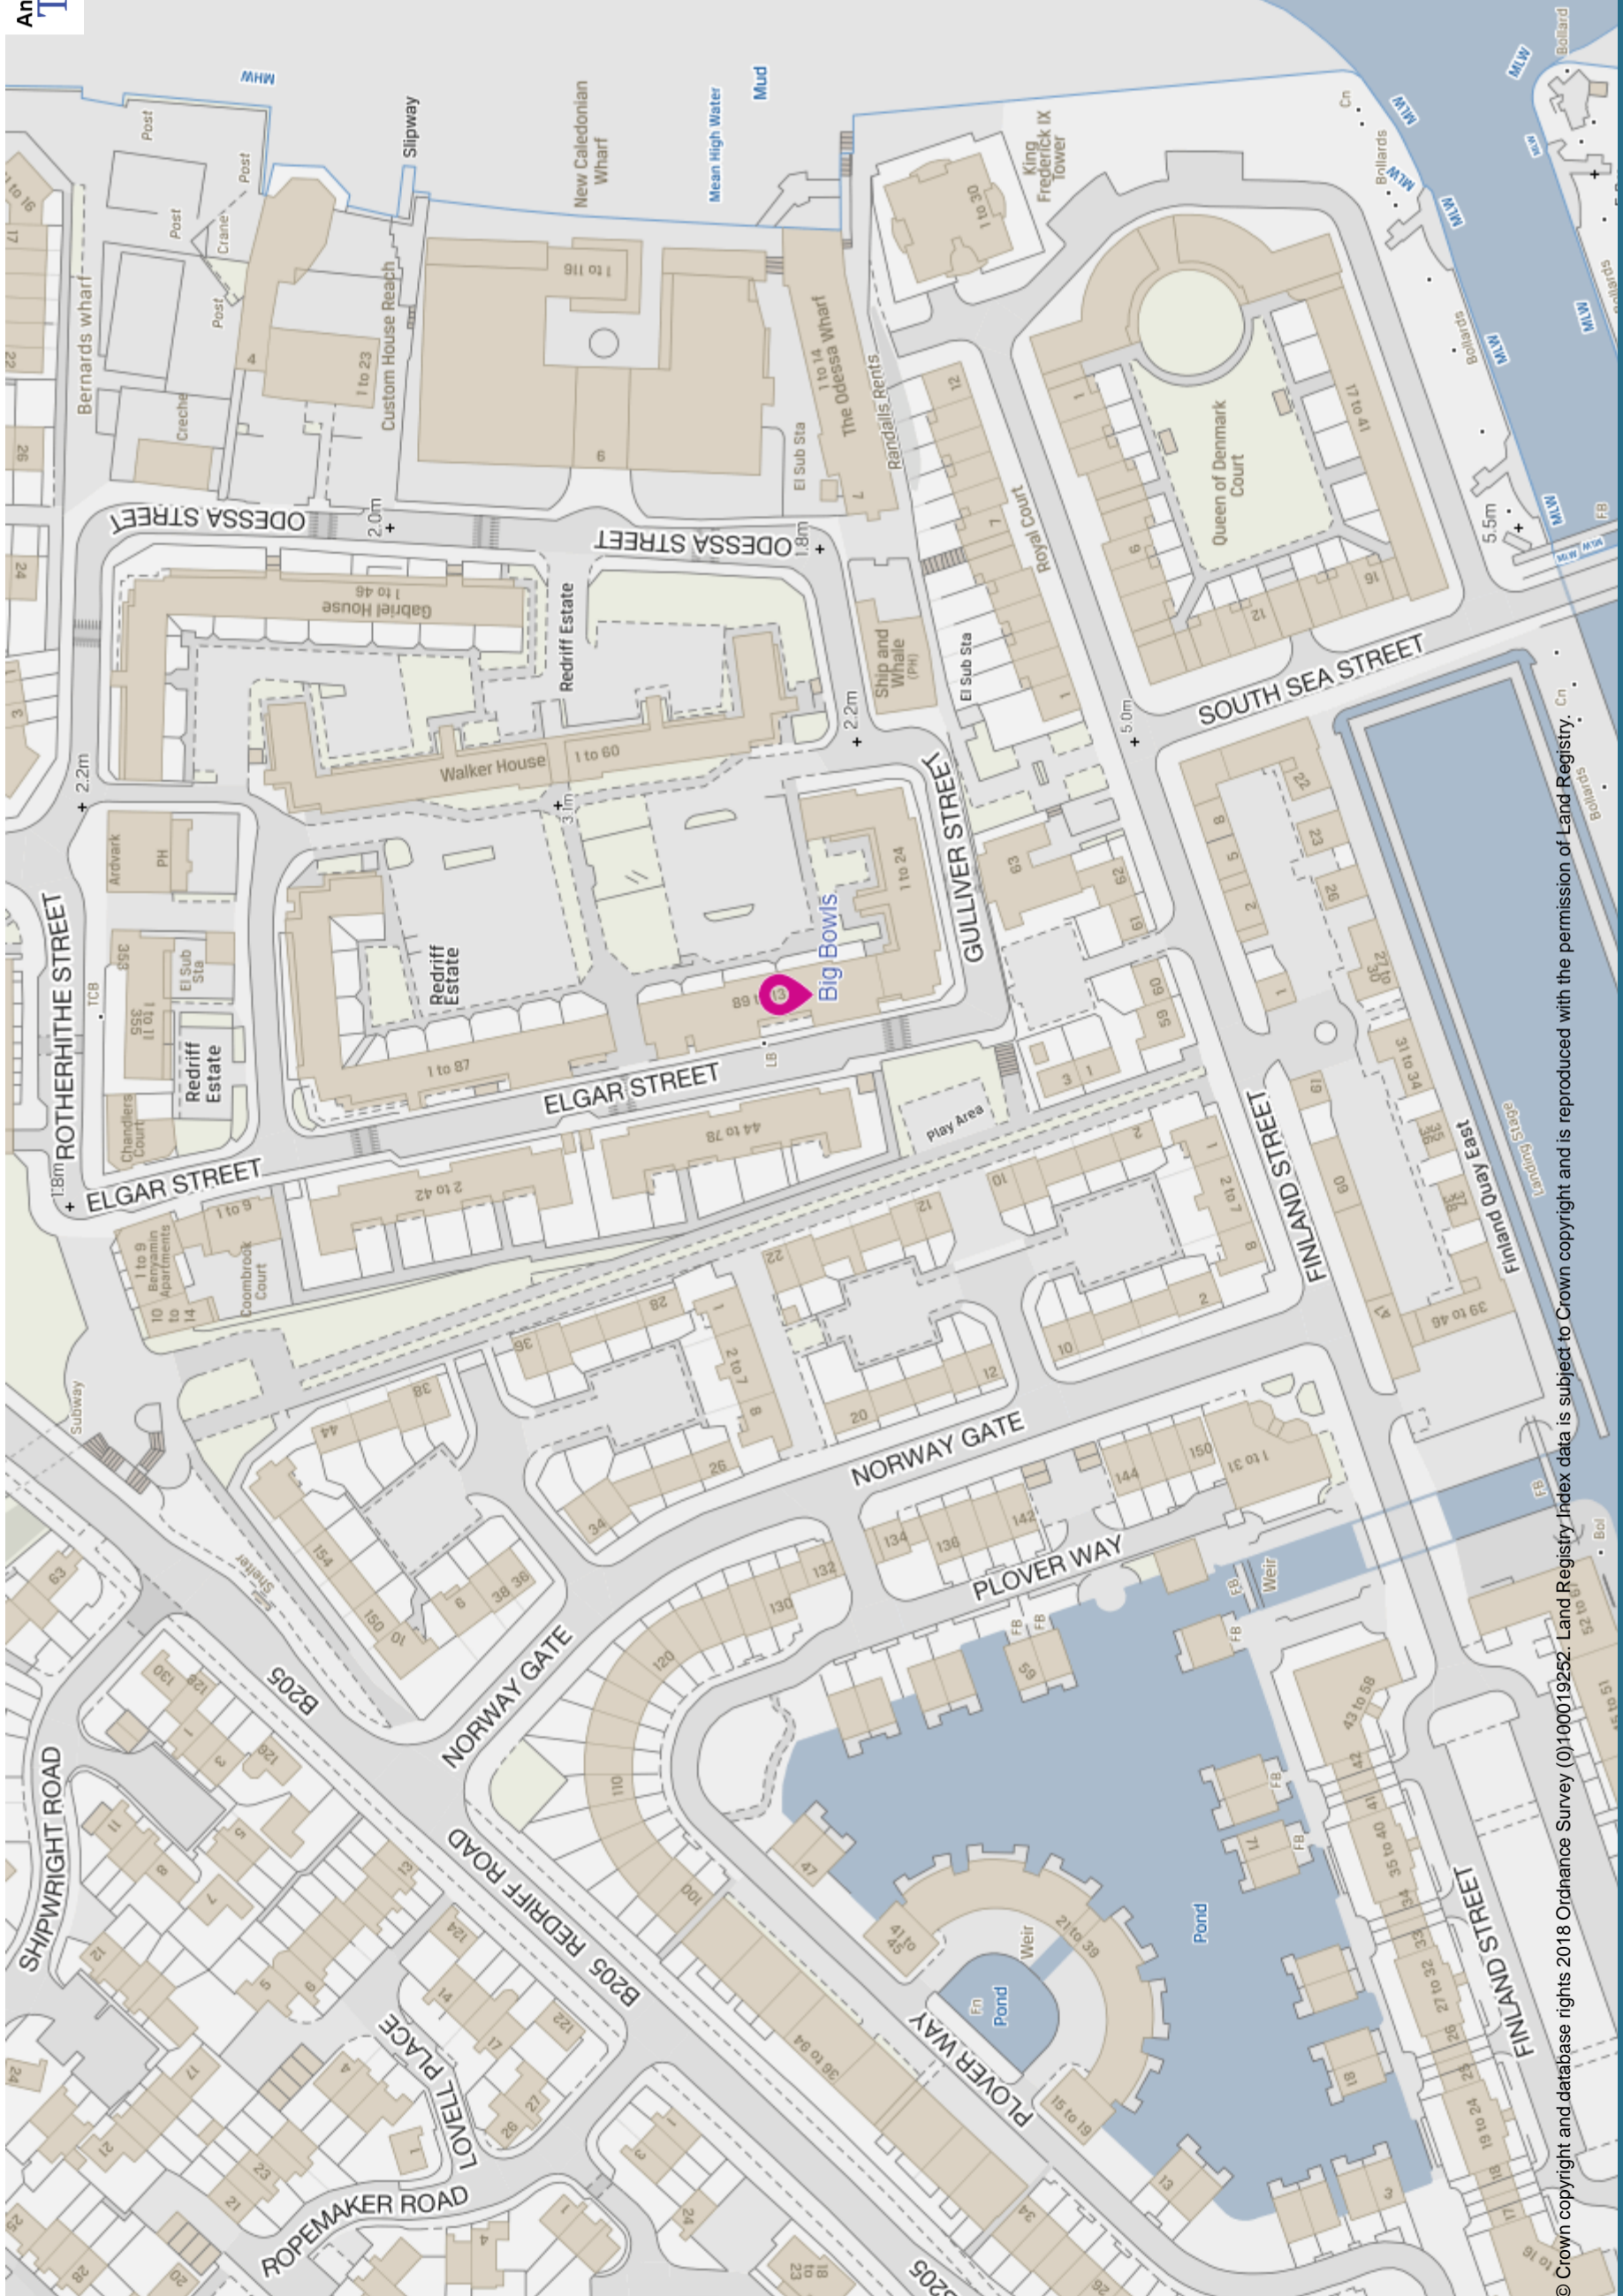

Annotations
T Big Bowls

© Crown copyright and database rights 2018 Ordnance Survey (0100019252). Land Registry index data is reproduced with the permission of Land Registry.

50 m

12-Jun-2019